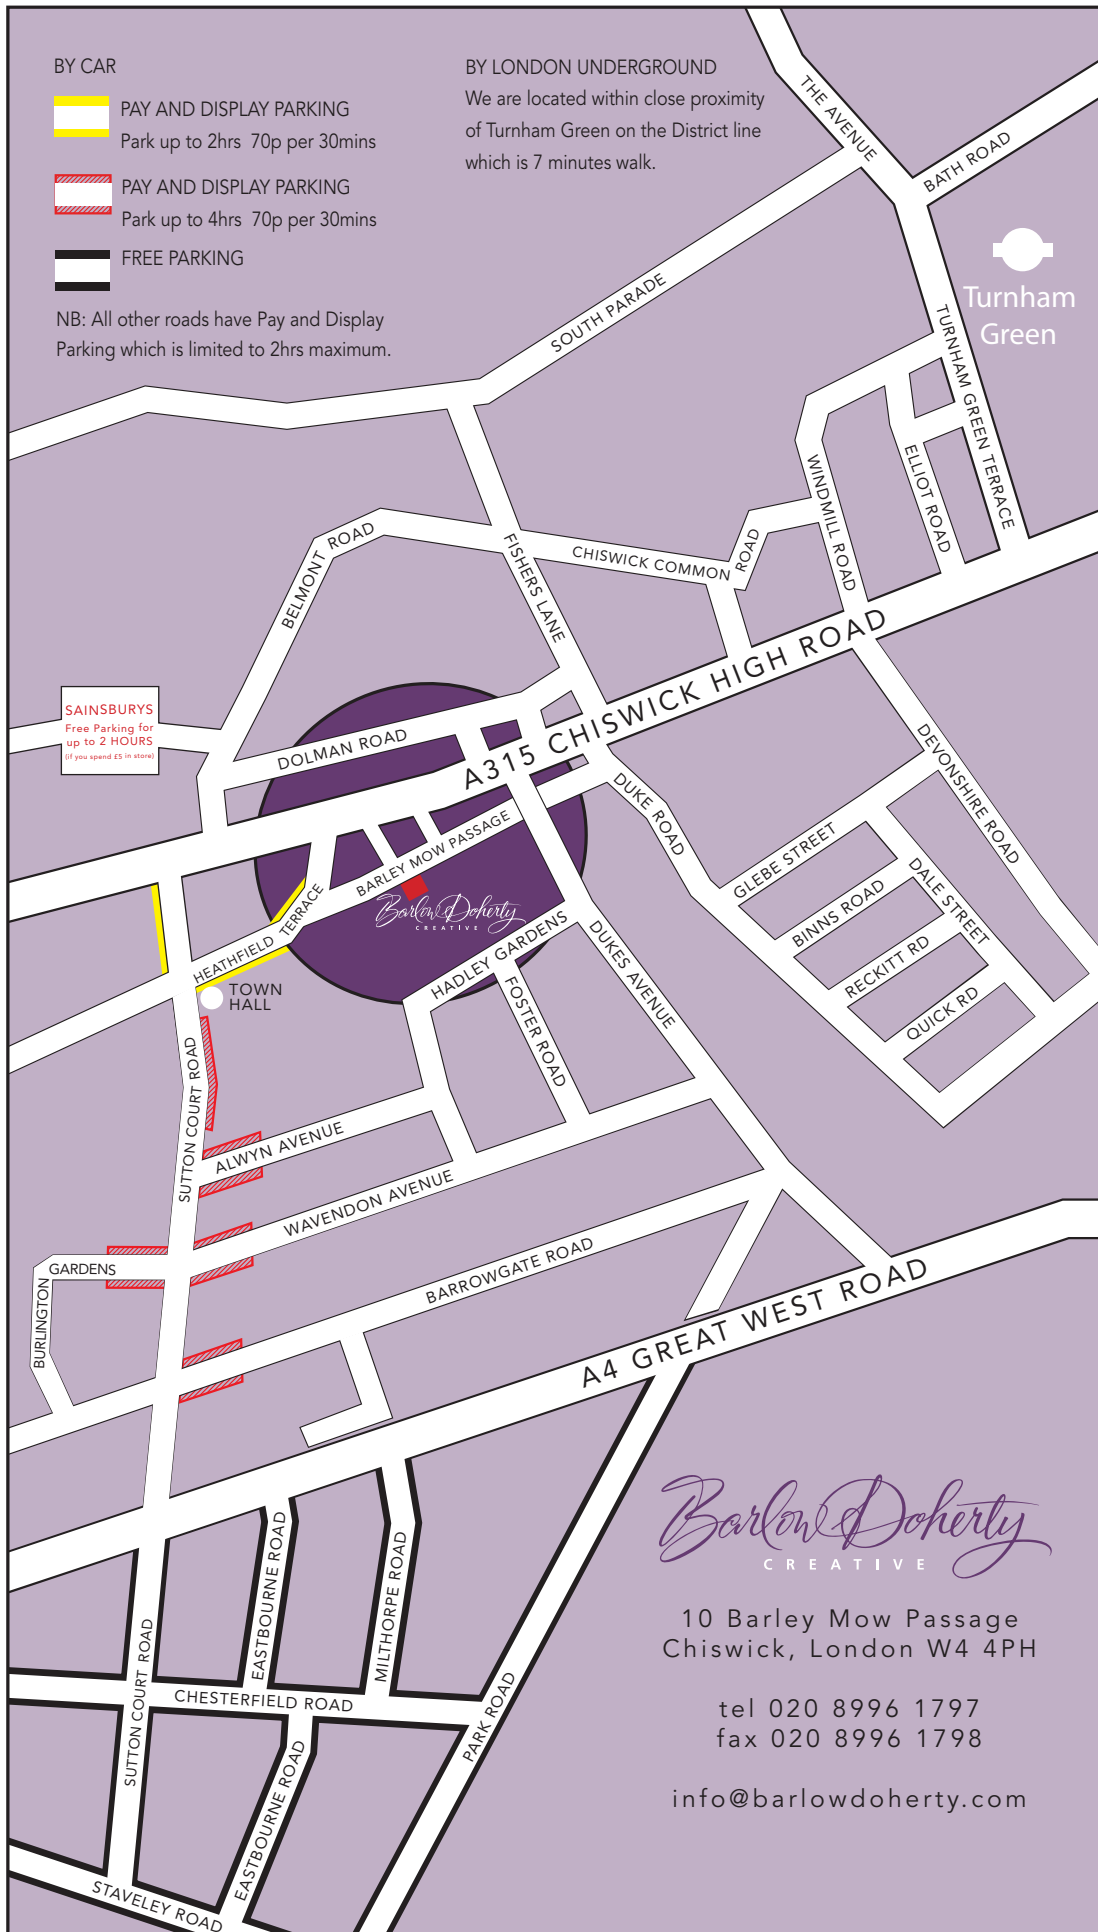

BY CAR

 PAY AND DISPLAY PARKING
Park up to 2hrs 70p per 30mins

 PAY AND DISPLAY PARKING
Park up to 4hrs 70p per 30mins

 FREE PARKING

NB: All other roads have Pay and Display Parking which is limited to 2hrs maximum.

BY LONDON UNDERGROUND

We are located within close proximity of Turnham Green on the District line which is 7 minutes walk.

SAINSBURYS
Free Parking for
up to 2 HOURS
(if you spend £5 in store)

Barlow Doherty
CREATIVE