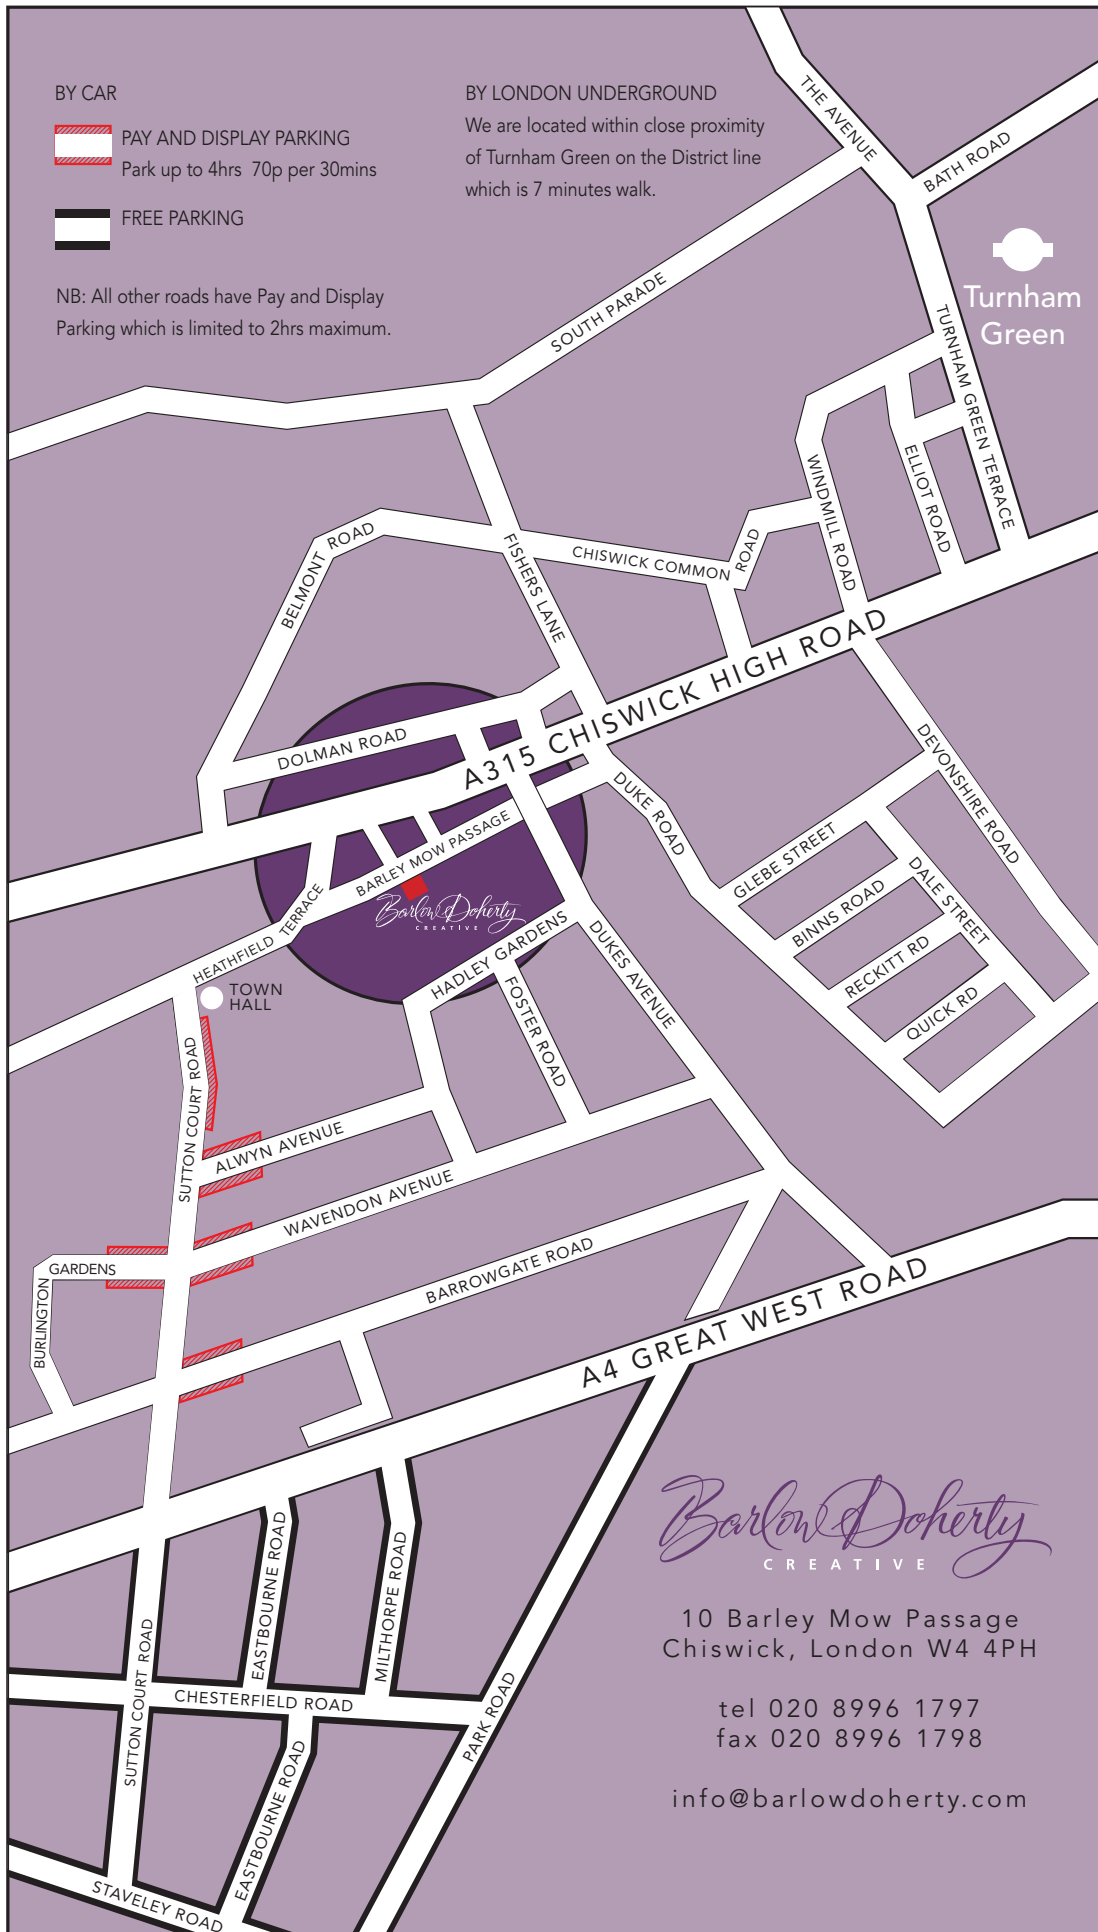

BY CAR

PAY AND DISPLAY PARKING
Park up to 4hrs 70p per 30mins

FREE PARKING

NB: All other roads have Pay and Display Parking which is limited to 2hrs maximum.

BY LONDON UNDERGROUND

We are located within close proximity of Turnham Green on the District line which is 7 minutes walk.

Turnham Green

Barlow Doherty
CREATIVE

10 Barley Mow Passage
Chiswick, London W4 4PH

tel 020 8996 1797
fax 020 8996 1798

info@barlowdoherty.com